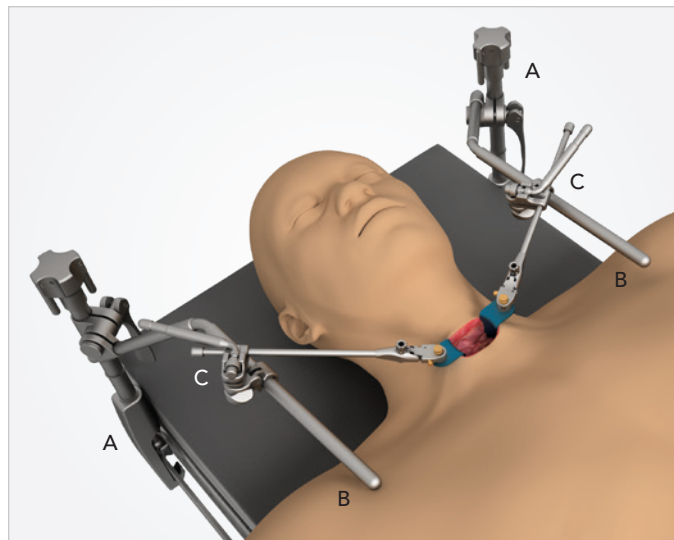

## Cervical System COMPONENTS

### Bilateral Cervical Set Up

### CERVICAL SYSTEM

#SL82025

REF	PART #	ITEM DESCRIPTION	QTY
<b>Tray 1</b>			
A	43902ACS	Elite III Rail Clamp w/1 Cam Joint 11"	2
B	44120	20" Angled Arm (10" x 10") @ 45°	2
C	SL42126WGP	Cam II Clip-on Quick Angle 8"	4
D	SL45007CGP	Micro-Adjustable II Clip-on Quick Angle 7 ¾"	1
E	SL45011CGP	Mini Micro-Adjustable II Clip-on Quick Angle 9"	1
F	60020	T-Handle	2
G	42228	Manipulator Handle	2
H	44012H	Extension Arm 12" with Snap Spring Joint	1
I	5844	Rail Extender 15" Single Clamp	2
	50000G	Instrument Case 22" x 11" x 3 ½"	1
<b>Tray 2</b>			
J	SL46312EB	Radiolucent Concave 23mm x 35mm	2
K	SL46314EB	Radiolucent Concave 23mm x 40mm	2
L	SL46316EB	Radiolucent Concave 23mm x 45mm	2
M	SL46318EB	Radiolucent Concave 23mm x 50mm	2
N	SL46320EB	Radiolucent Concave 23mm x 55mm	2

### Cervical System COMPONENTS